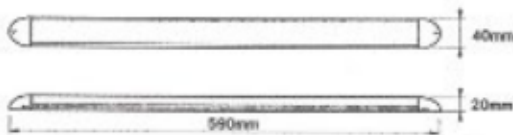

TL-217VXL

12 Watt high power LED
220V high powder LED
590mm x 40mm x 20mm
Acrylic
Aluminium

TL-102VW-V4
CJ102W-A3
Size
Lens
Base