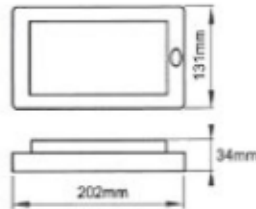

60 white LED with clear & diamond lens
Polycarbonate
ABS

TL-211W
Lens
Base