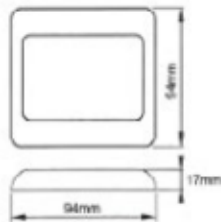

TL-213-12

22 LED with press on/off switch
Polycarbonate
ABS

TL-213-12
Lens
Housing